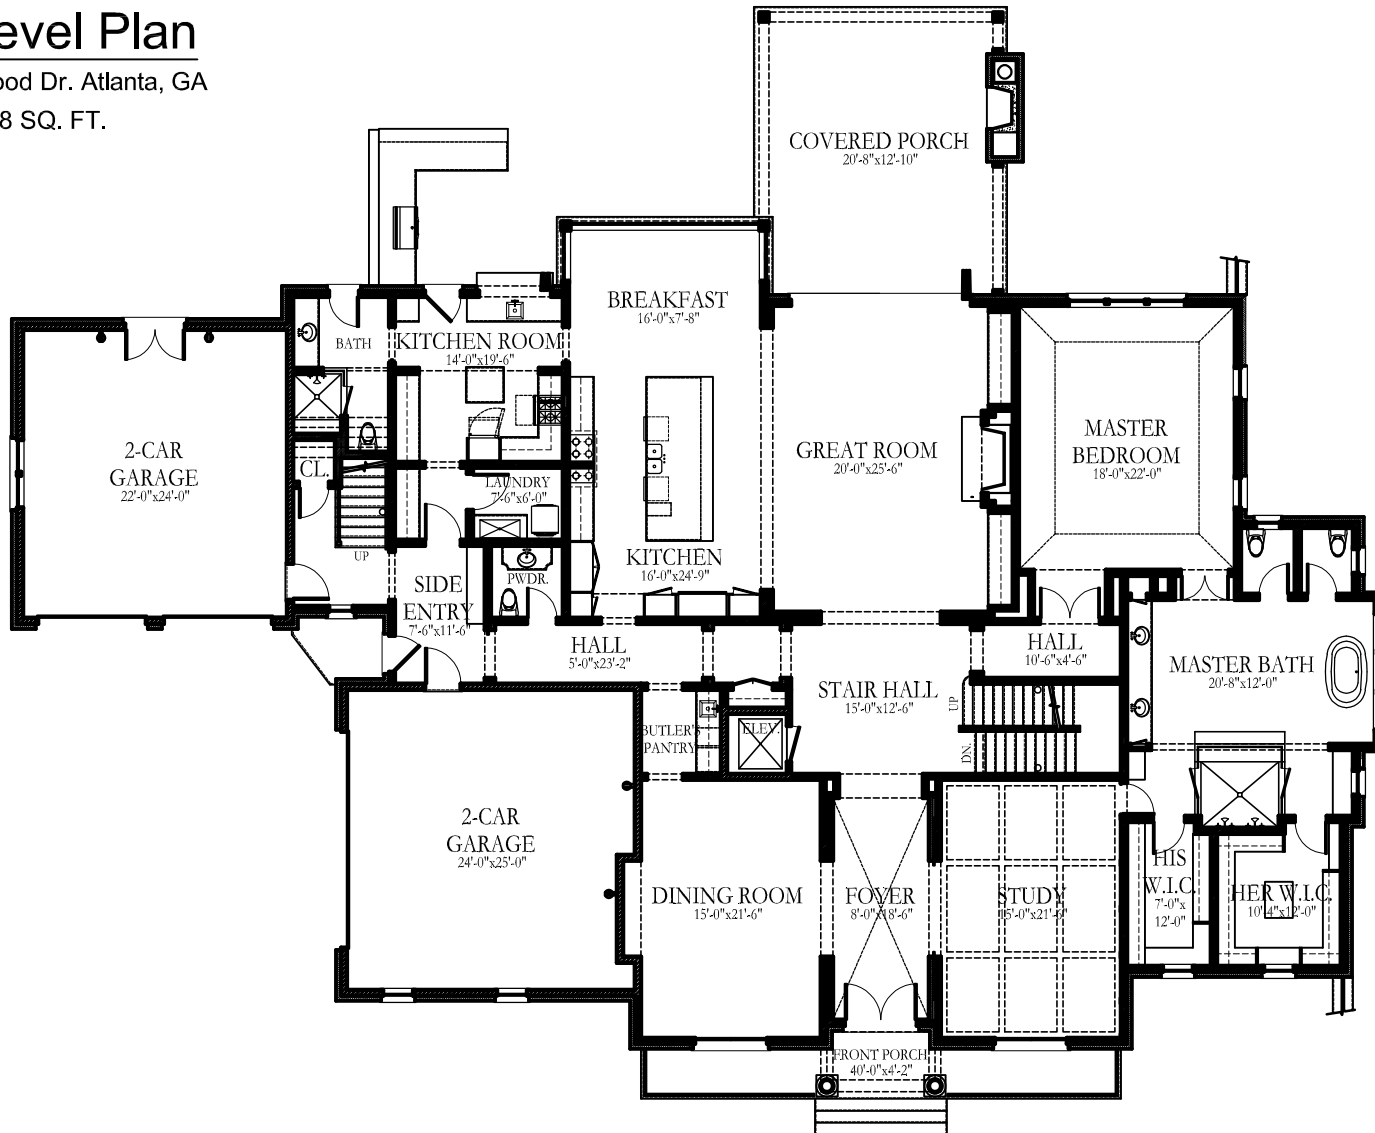

Lower Level Plan

1107 Beechwood Dr. Atlanta, GA
2417 SQ. FT.

Main Level Plan

1107 Beechwood Dr. Atlanta, GA
4468 SQ. FT.

Upper Level Plan

1107 Beechwood Dr. Atlanta, GA
4037 SQ. FT.