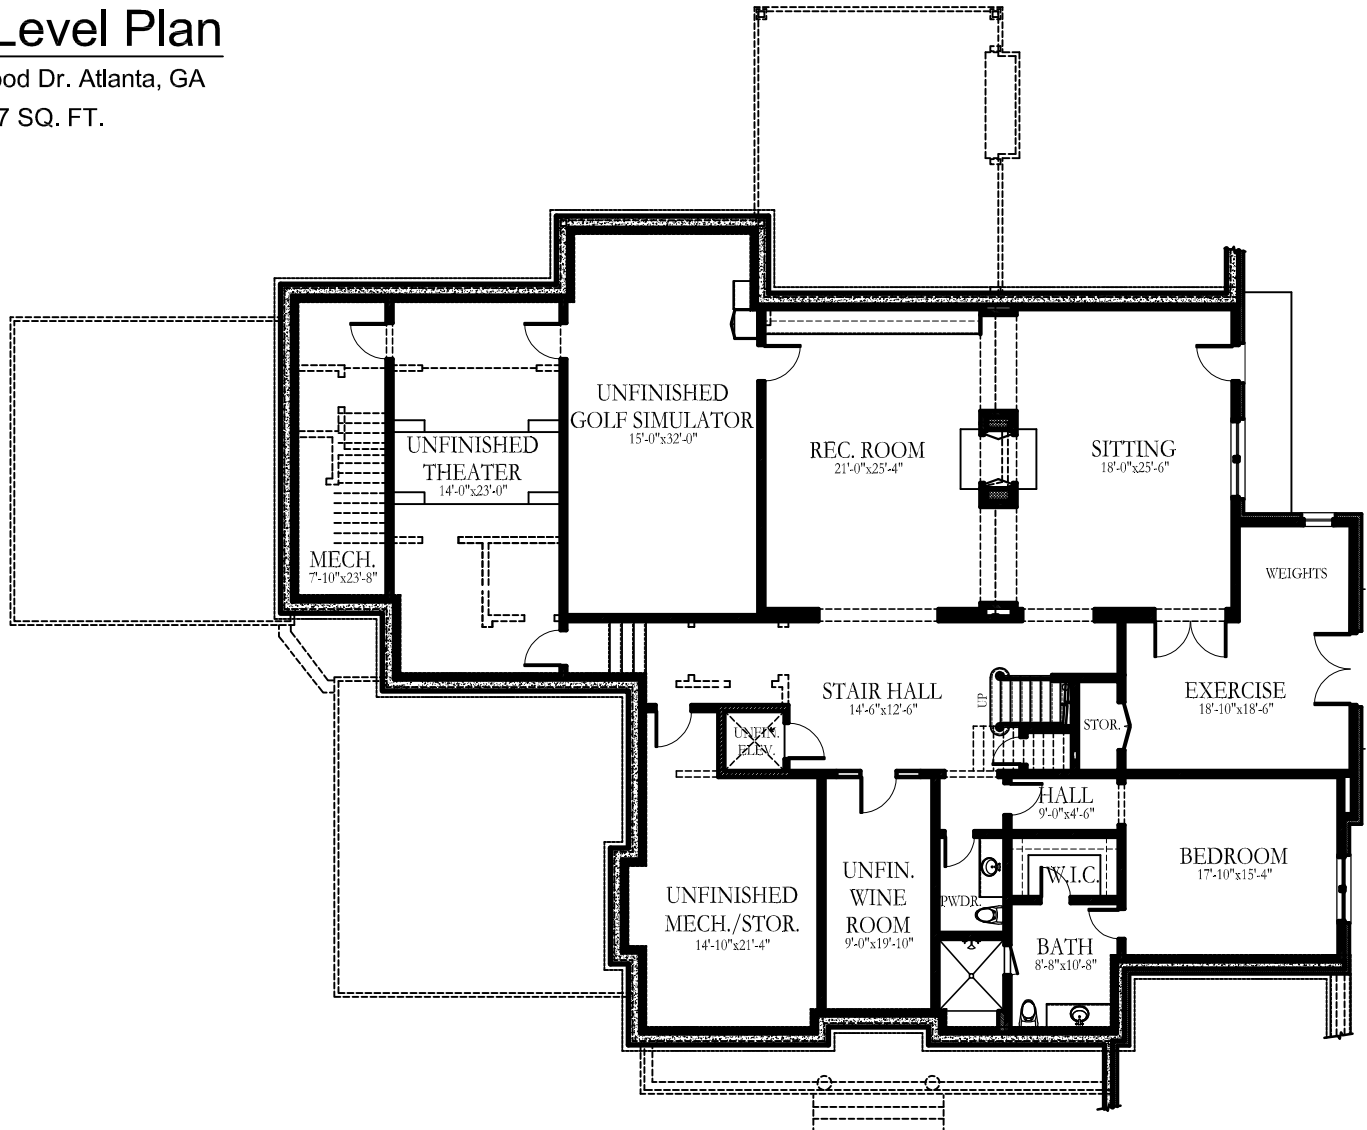

Lower Level Plan

1107 Beechwood Dr. Atlanta, GA
2417 SQ. FT.

Main Level Plan

1107 Beechwood Dr. Atlanta, GA
4468 SQ. FT.

Upper Level Plan

1107 Beechwood Dr. Atlanta, GA
4037 SQ. FT.